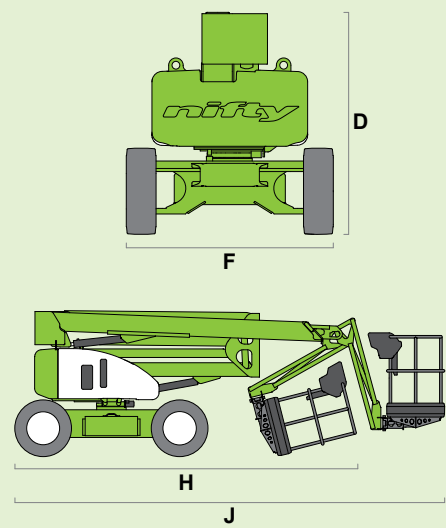

(A) 17.2m
56ft 6in

(B) 15.2m
50ft

(C) 9.4m
31ft

225kg
500lbs

1.8m x 0.85m
5ft 11in x 2ft 9in

150°

180°

(D) 2.1m
6ft 11in

(F) 2m
6ft 7in

(H) 4.8m
15ft 9in

(J) 6.35m
20ft 10in

6km/h
3.7mph

3.7m
12ft 2in

45%
24°

5000kg
11020lbs

SIOPS® toughcage

niftylift
Fingle Drive, Stonebridge
Milton Keynes, MK13 0ER
England, United Kingdom
+44 (0)1908 223456
sales@niftylift.com
www.niftylift.com