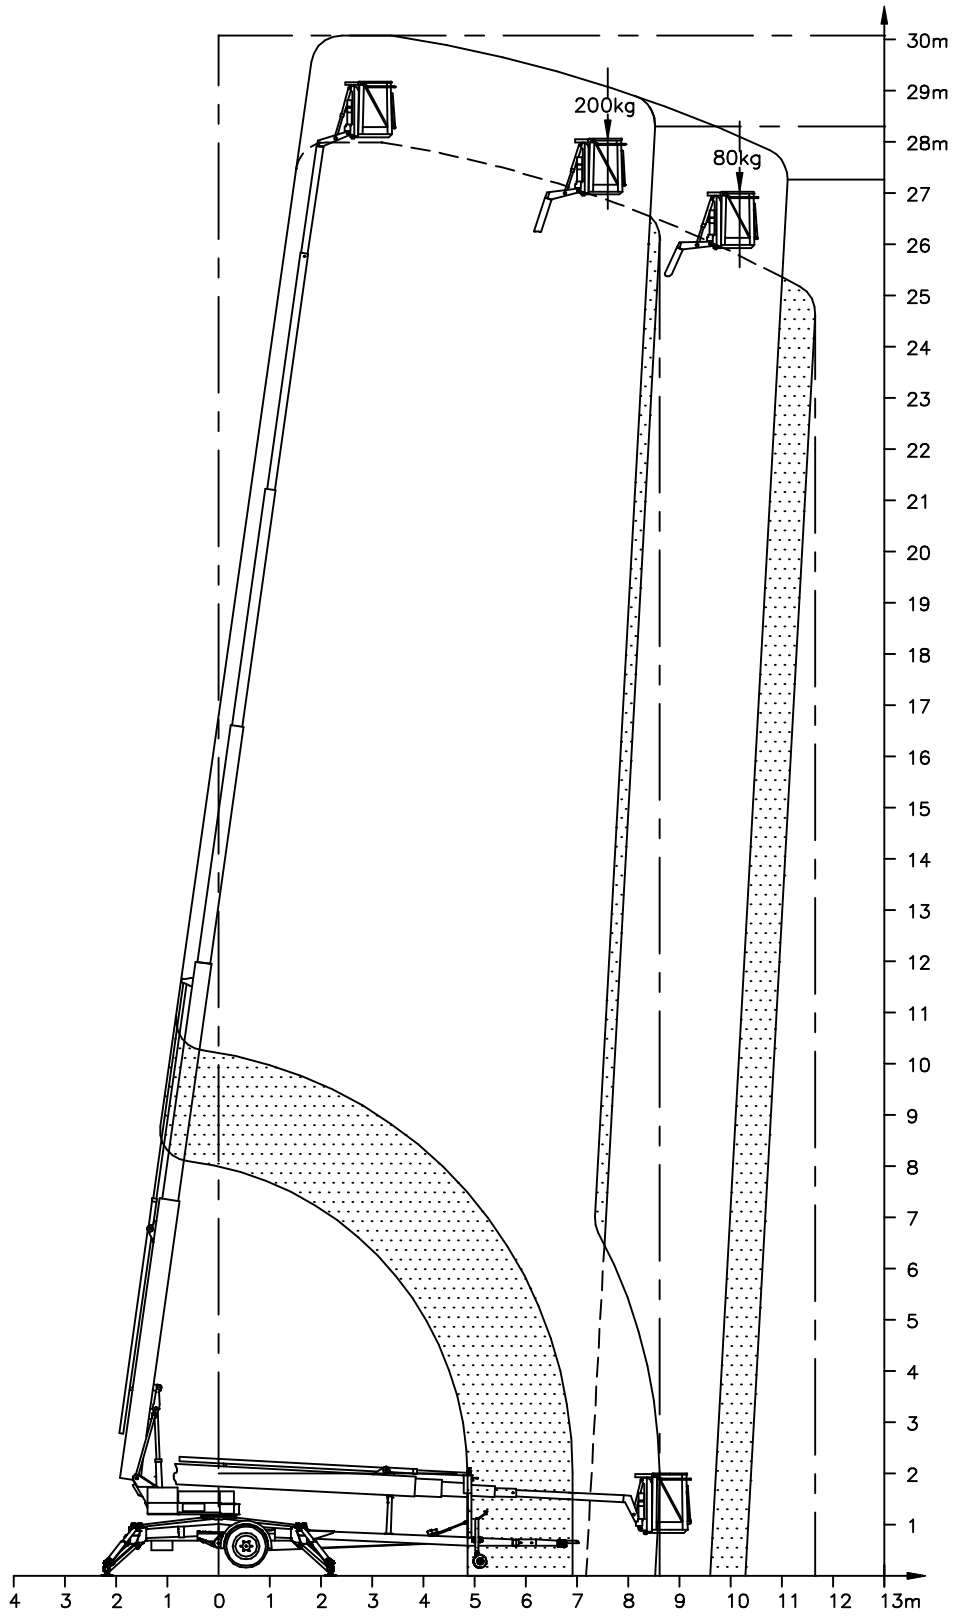

DL30

Without extension boom: 28 meters height

DENKA LIFT