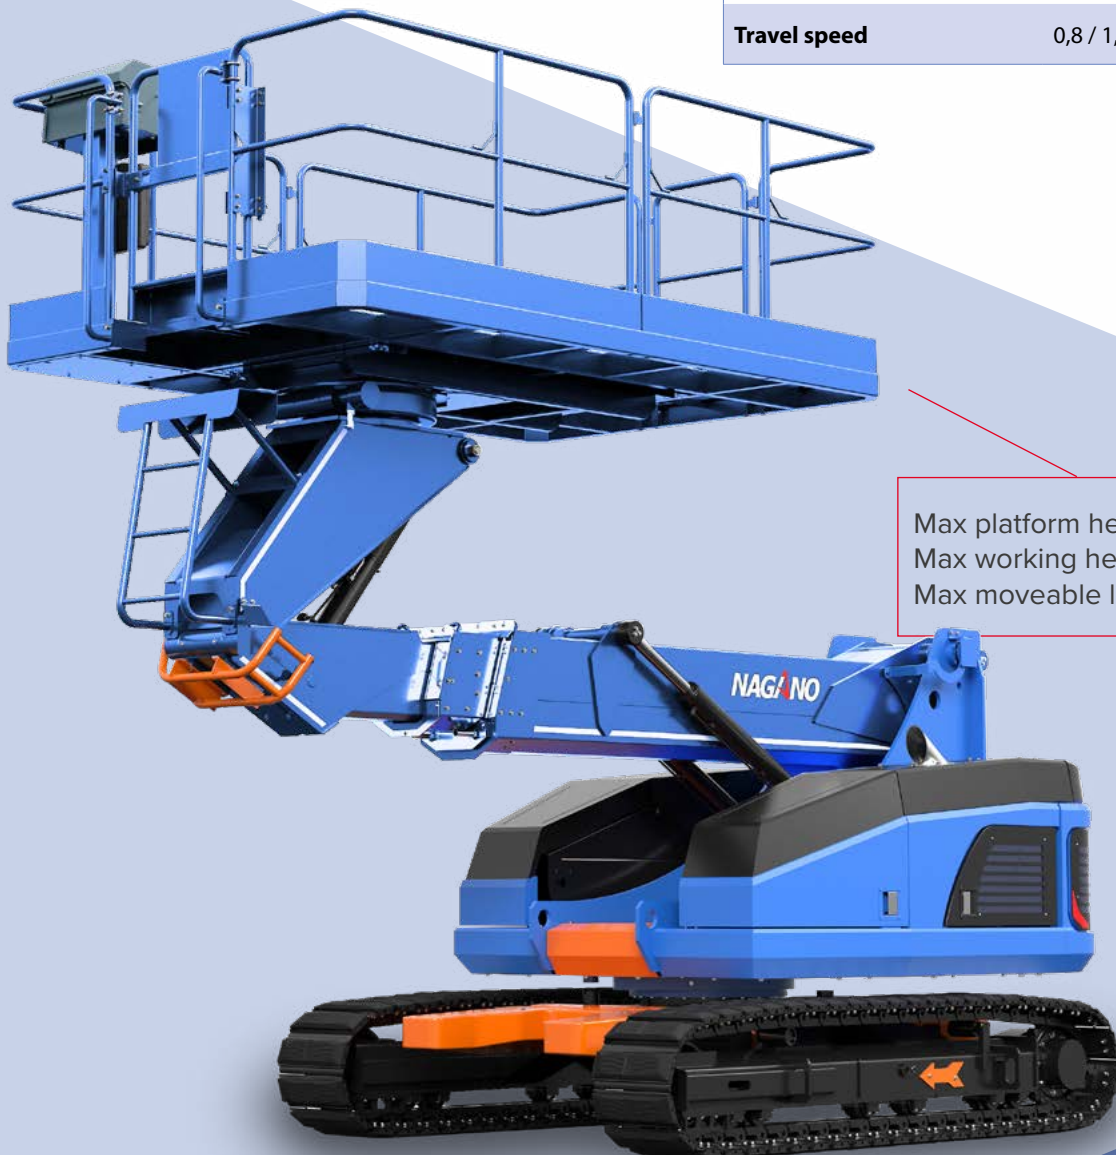

→ Nagano Z11Auj

High capacity
telescopic crawler boom

The Z11Auj boasts an extra large platform basket which makes it perfect for tunnel works.

MODEL	Z11Auj
Maximum movable load	600 kg
Platform dimensions (W x L x H)	3,15 x 2,05 x 1,10 m
Max. platform height	9,38 m
Max. horizontal reach	6 m
Machine weight	9140 kg
Overall length	7,62 m
Overall width	2,25 m
Overall height	2,72 m
Engine model	Kubota D1305
Travel speed	0,8 / 1,0 / 1,5 / 2,5

Max platform height: **9 m**
Max working height: **11 m**
Max moveable load: **600 kg**

More information:

+32 56 772 666
sales@vertimac.com